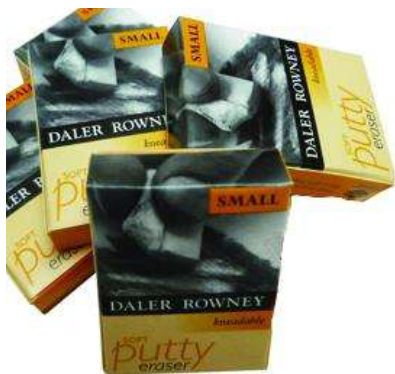

STARTER PACK

Your *Starter Pack* includes essential (top quality) drawing materials.

It will set you up to an excellent start for all your drawing and painting.

Your pack will contain the following items, or an equivalent product.

Derwent: Graphic drawing pencils
Pencil range: 2H, HB, 2B, 4B, 6B, 8B
Qty: 1 set

Derwent: Plastic erasers
Pack: 2 erasers
Qty: 1 pack

Daler Rowney: Kneadable rubber
Size: large
Qty: 1 rubber

Winsor & Newton: Medium surface cartridge pad
Paper weight: 200gsm
Size: A3
Qty: 1 sketchbook